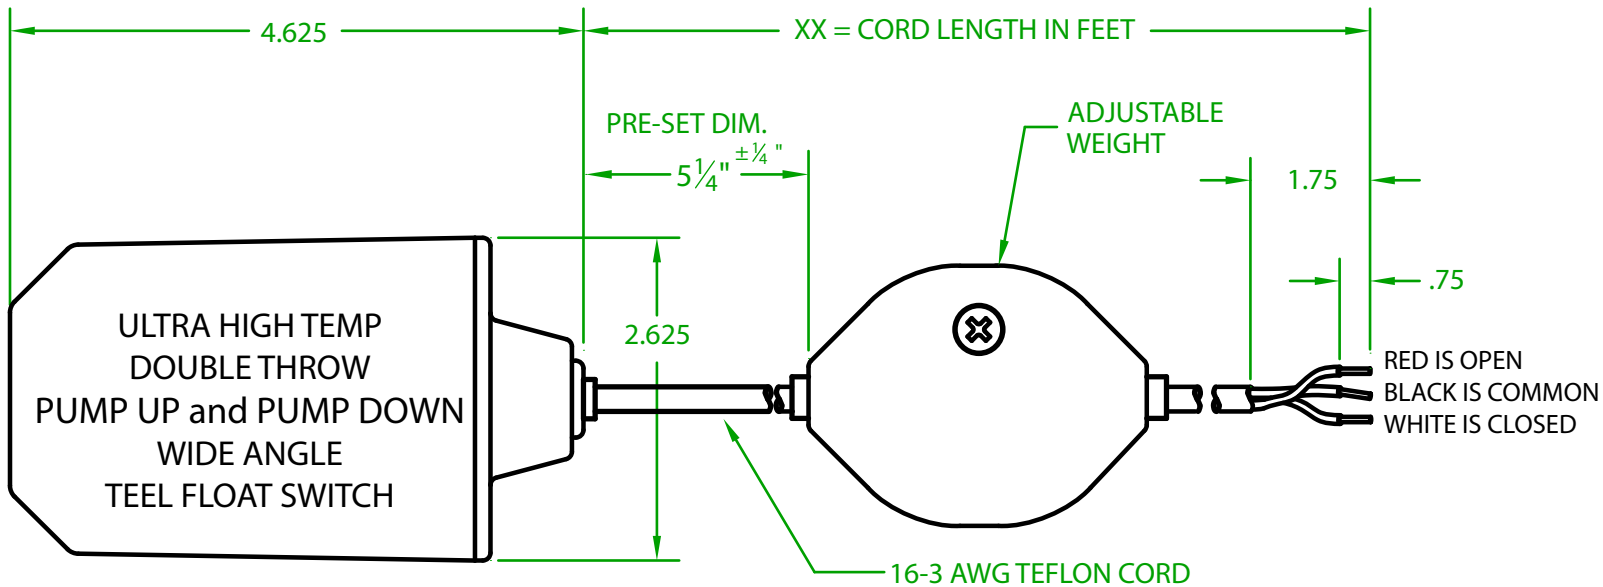

MERCURY DISPLACEMENT INDUSTRIES, INC.

Post Office Box 710 - U.S. 12 East - Edwardsburg, Michigan 49112-0710

Phone (269) 663-8574 - Fax (269) 663-2924

(800) 634-4077

GT3DTXX00 W

MECHANICAL FLOAT

OPERATING ANGLE: SWITCHES @ 45° ABOVE AND 45° BELOW HORIZONTAL

ELECTRICAL RATINGS: 1/2 H.P. @ 120/240 VAC
13 AMPS @ 120/240 VAC 58.8 LRA

FLOAT MATERIAL: 1010 POLYCARBONATE/A.B.S. ALLOY

TEMPERATURE RATING: 225°F/107°C

J.J.S. APRIL 24, 2013
Rev. A 04-04-24

Contactors - Relays - Switches